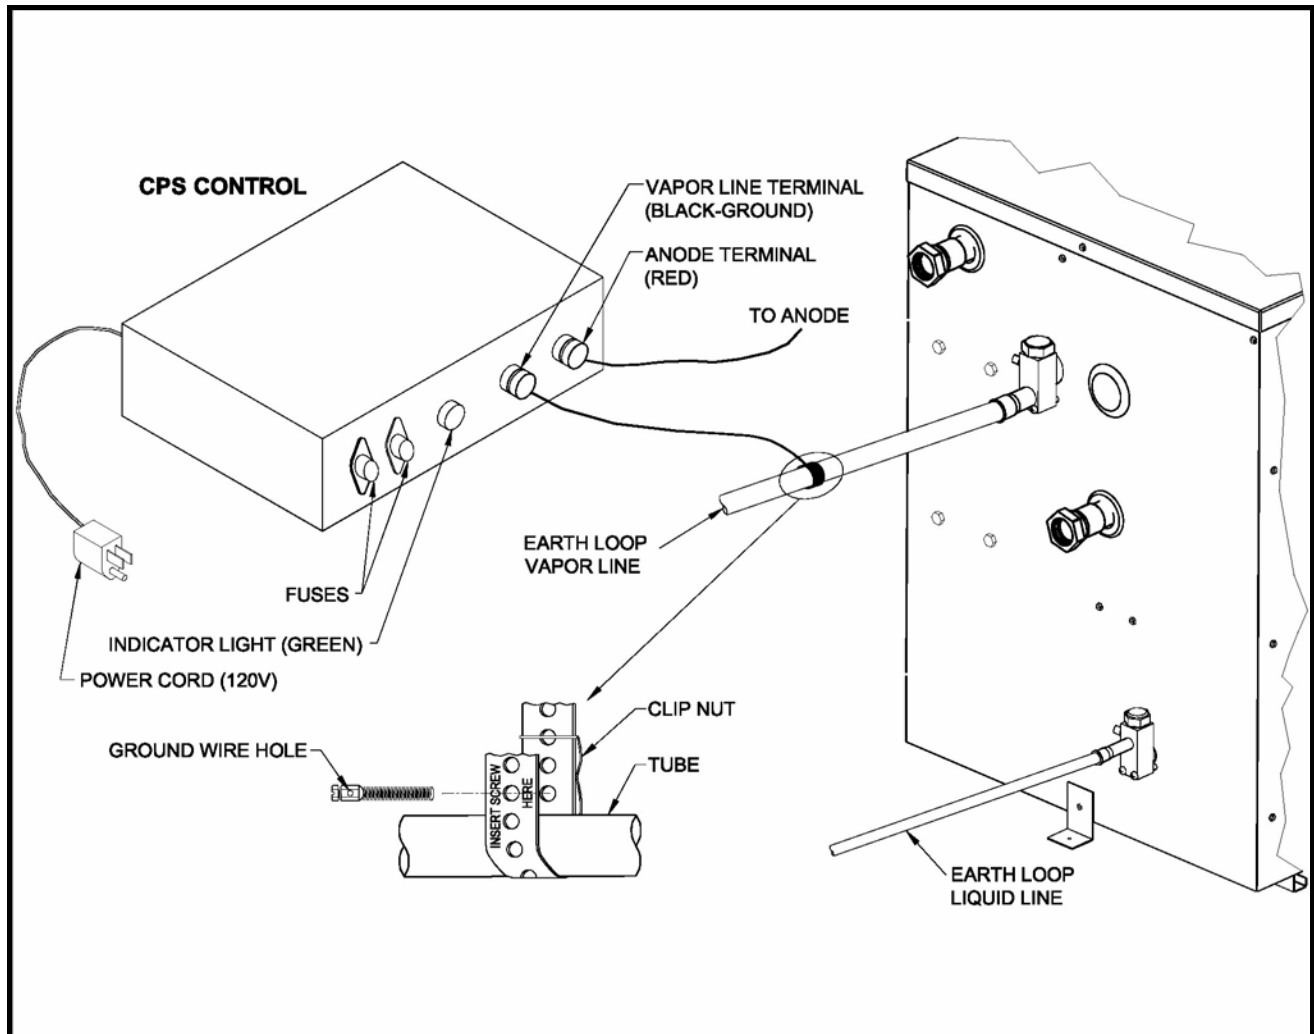

EarthLinked[®] CPS Cathodic Protection System Data Sheet

EARTHLINKED
TECHNOLOGIES

Cathodic Protection System Models	EarthLinked [®] Compressor Unit Models ¹	DIRECT AXCESS [®] Earth Loop Models ²
CPS-1830	-018, -024, -030	-018, -024, -030
CPS-3642	-036, -042	-036, -042
CPS-4872	-048, -060, -072	-048, -060, -072

¹Comp. Units Models: SC, SD, SW, SCW, HC, HW, HCW, HWW, CWH
²Earth Loop Models: H1, H5, V1, V1.5, V2, D1, D 1.5, D2, D3, T1

CPS Models Matched to Compressor & Earth Loop Models

CPS Control Connections

EarthLinked[®] CPS Cathodic Protection System Data Sheet

EARTHLINKED
TECHNOLOGIES

Typical Anode Locations