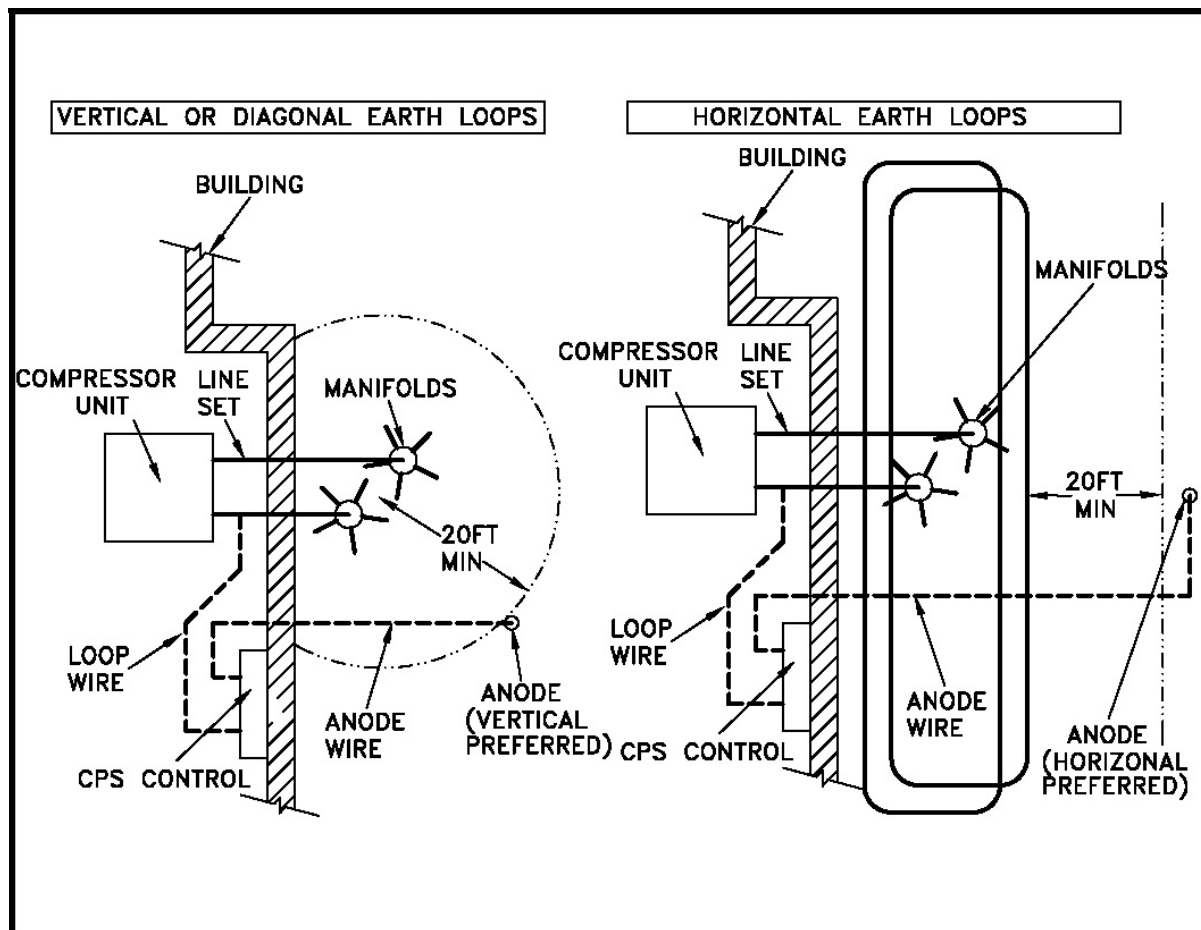

EarthLinked[®] CPS Cathodic Protection System Data Sheet

EARTHLINKED
TECHNOLOGIES

Cathodic Protection System Models	EarthLinked [®] Compressor Unit Models ¹	DIRECT AXCESS [®] Earth Loop Models ²
CPS-1830	-018, -024, -030	-018, -024, -030
CPS-3642	-036, -042	-036, -042
CPS-4872	-048, -060, -072	-048, -060, -072

¹Comp. Units Models: SC, SD, SW, SCW, HC, HW, HCW, HWW, CWH
²Earth Loop Models: H1, H5, V1, V1.5, V2, D1, D 1.5, D2, D3, T1

CPS Models Matched to Compressor & Earth Loop Models

CPS Control Connections

EarthLinked[®] CPS Cathodic Protection System Data Sheet

EARTHLINKED
TECHNOLOGIES

Typical Anode Locations